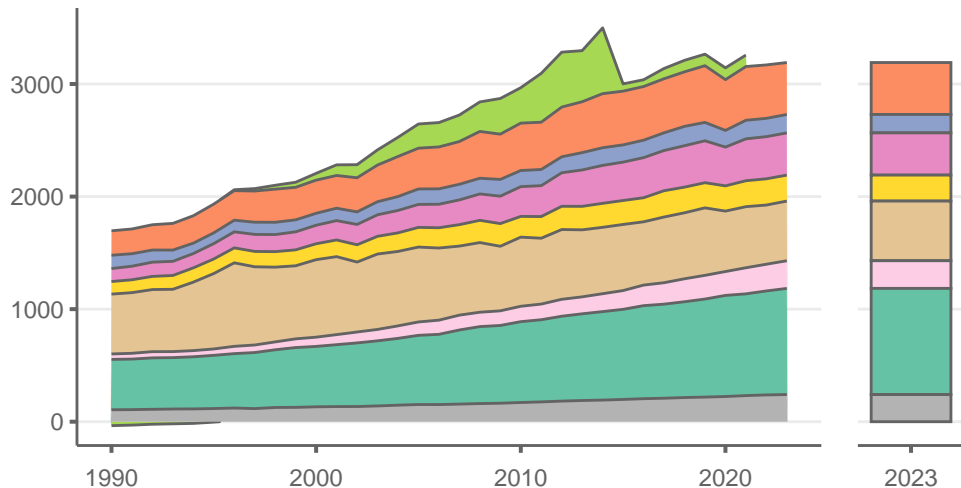

# African Union

Greenhouse gas emissions (MtCO<sub>2</sub>e/year)

Sectors & shares of gross emissions in 2023

African Union released an estimated 3190 MtCO<sub>2</sub>e in 2023 (excl. LULUCF), a change of +0.7 % compared to the previous year. Per capita GHG emissions were 2.2 tCO<sub>2</sub>e in 2023. Cumulative CO<sub>2</sub> emissions since 1850 were 174 GtCO<sub>2</sub>, or about 7% of global emissions to date. Sources: EDGAR v9, GCB 2023, UNFCCC, Grassi et al. 2021