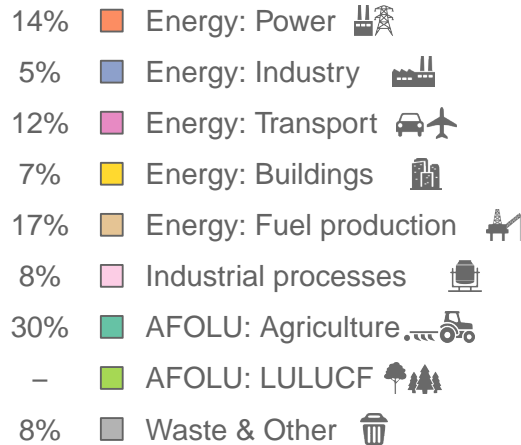

# African Union

Greenhouse gas emissions (MtCO<sub>2</sub>e/year)

Sectors & shares of gross emissions in 2023

African Union released an estimated 3190 MtCO<sub>2</sub>e in 2023 (excl. LULUCF), a change of +0.7 % compared to the previous year. Per capita GHG emissions were 2.2 tCO<sub>2</sub>e in 2023. Cumulative CO<sub>2</sub> emissions since 1850 were 174 GtCO<sub>2</sub>, or about 7% of global emissions to date. Sources: EDGAR v9, GCB 2023, UNFCCC, Grassi et al. 2021